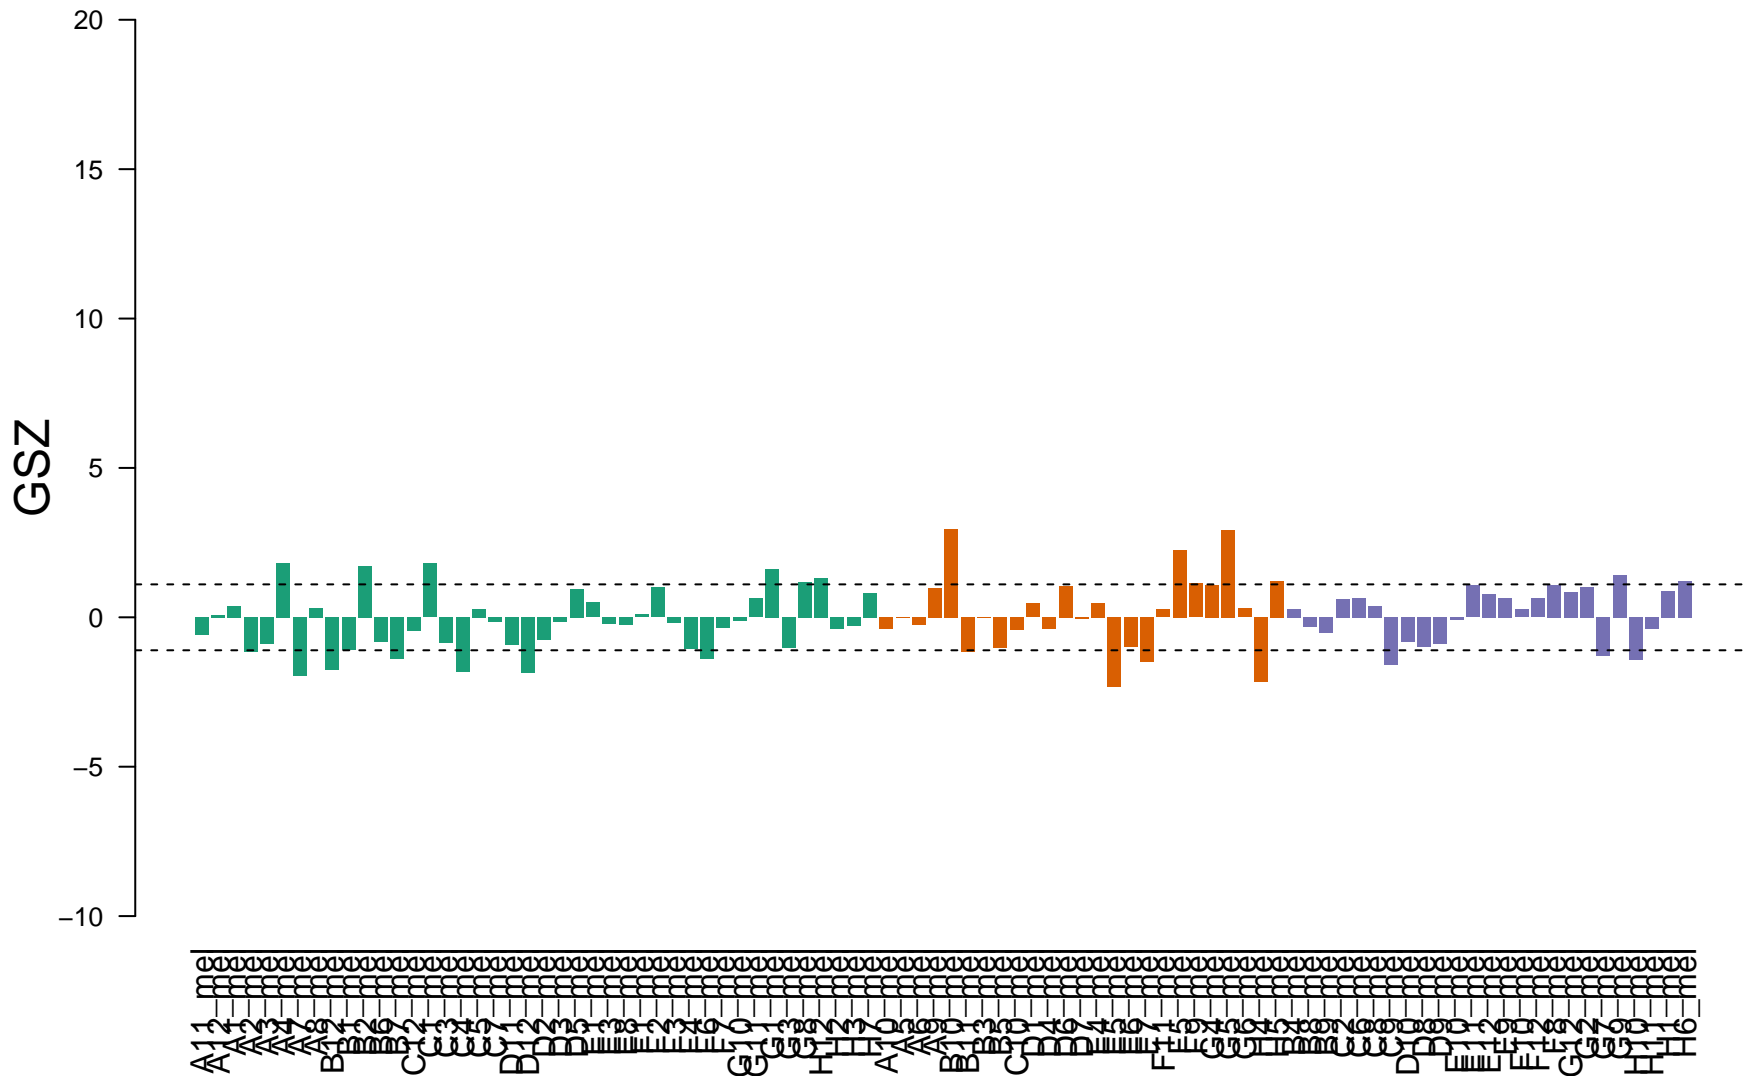

# ASTON\_MAJOR\_DEPRESSIVE\_DISORDER\_UP

# ASTON\_MAJOR\_DEPRESSIVE\_DISORDER\_UP

Enrichment in overexpression spots

Enrichment in kMeans clusters